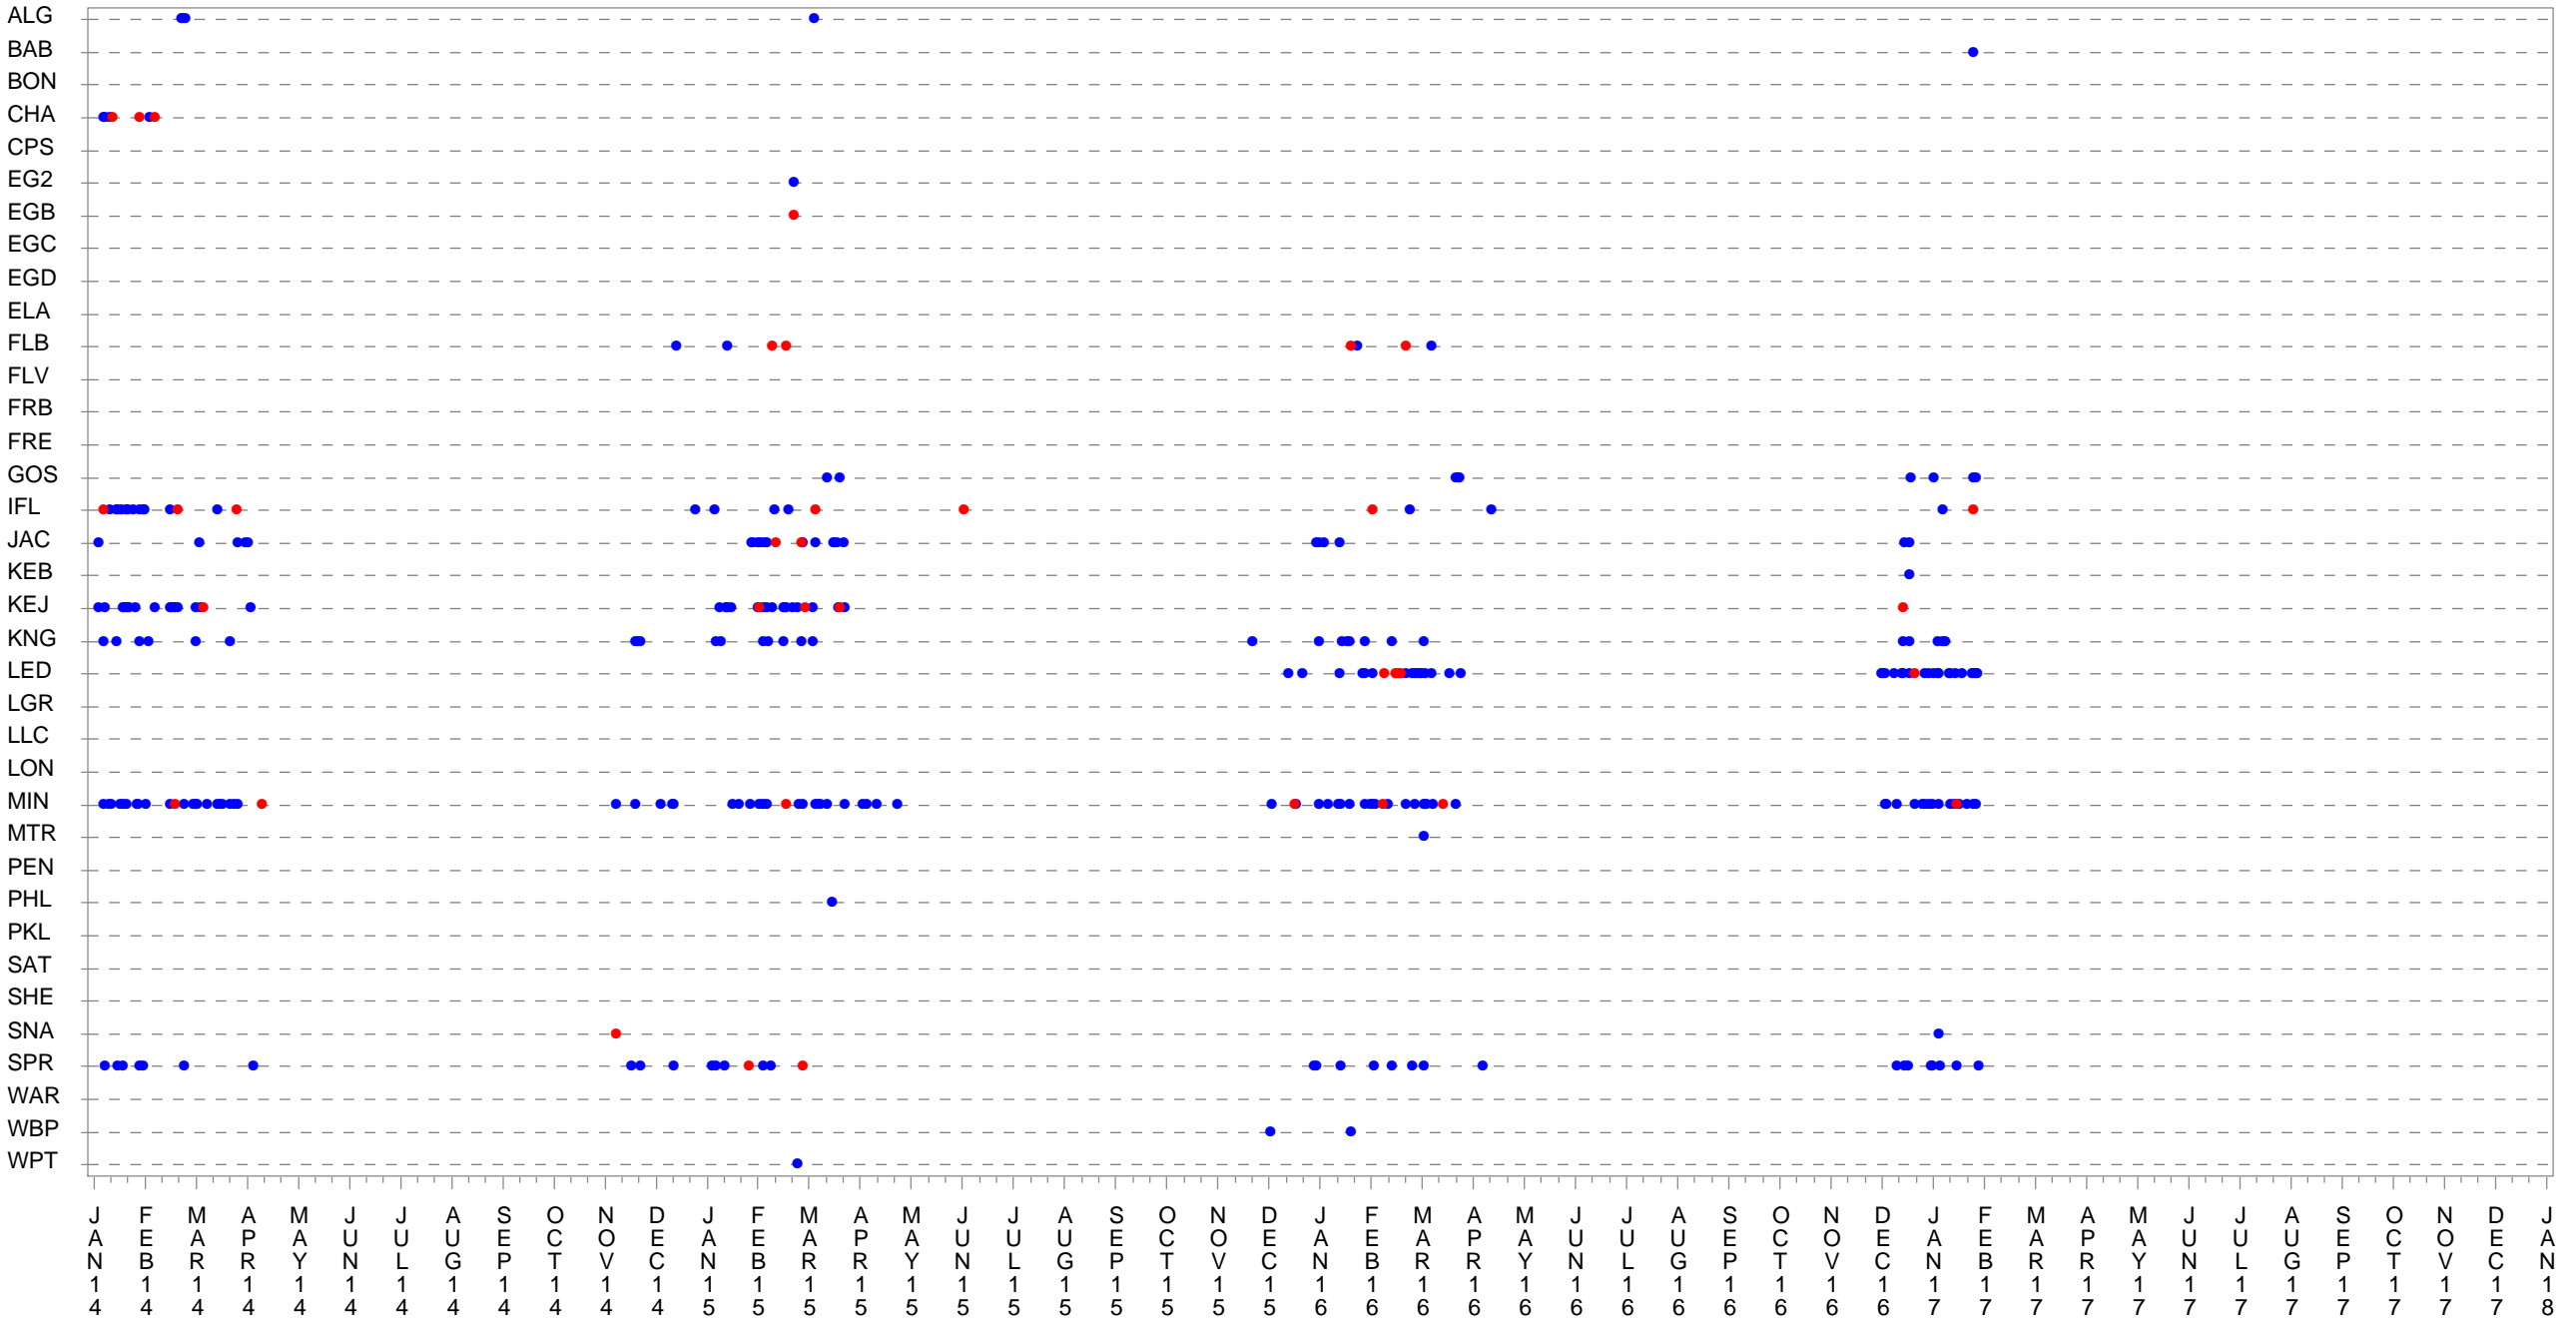

### CAPMoN Precip: Field and Lab Codes--Jan 2014 to 2017

19MAY2017

Code=F40-Dust in air

Resulting data flag: ● 1. Valid ● 2. Invalid

Code=F43-Snow ploughing at site

Resulting data flag: ● 1. Valid ● 2. Invalid