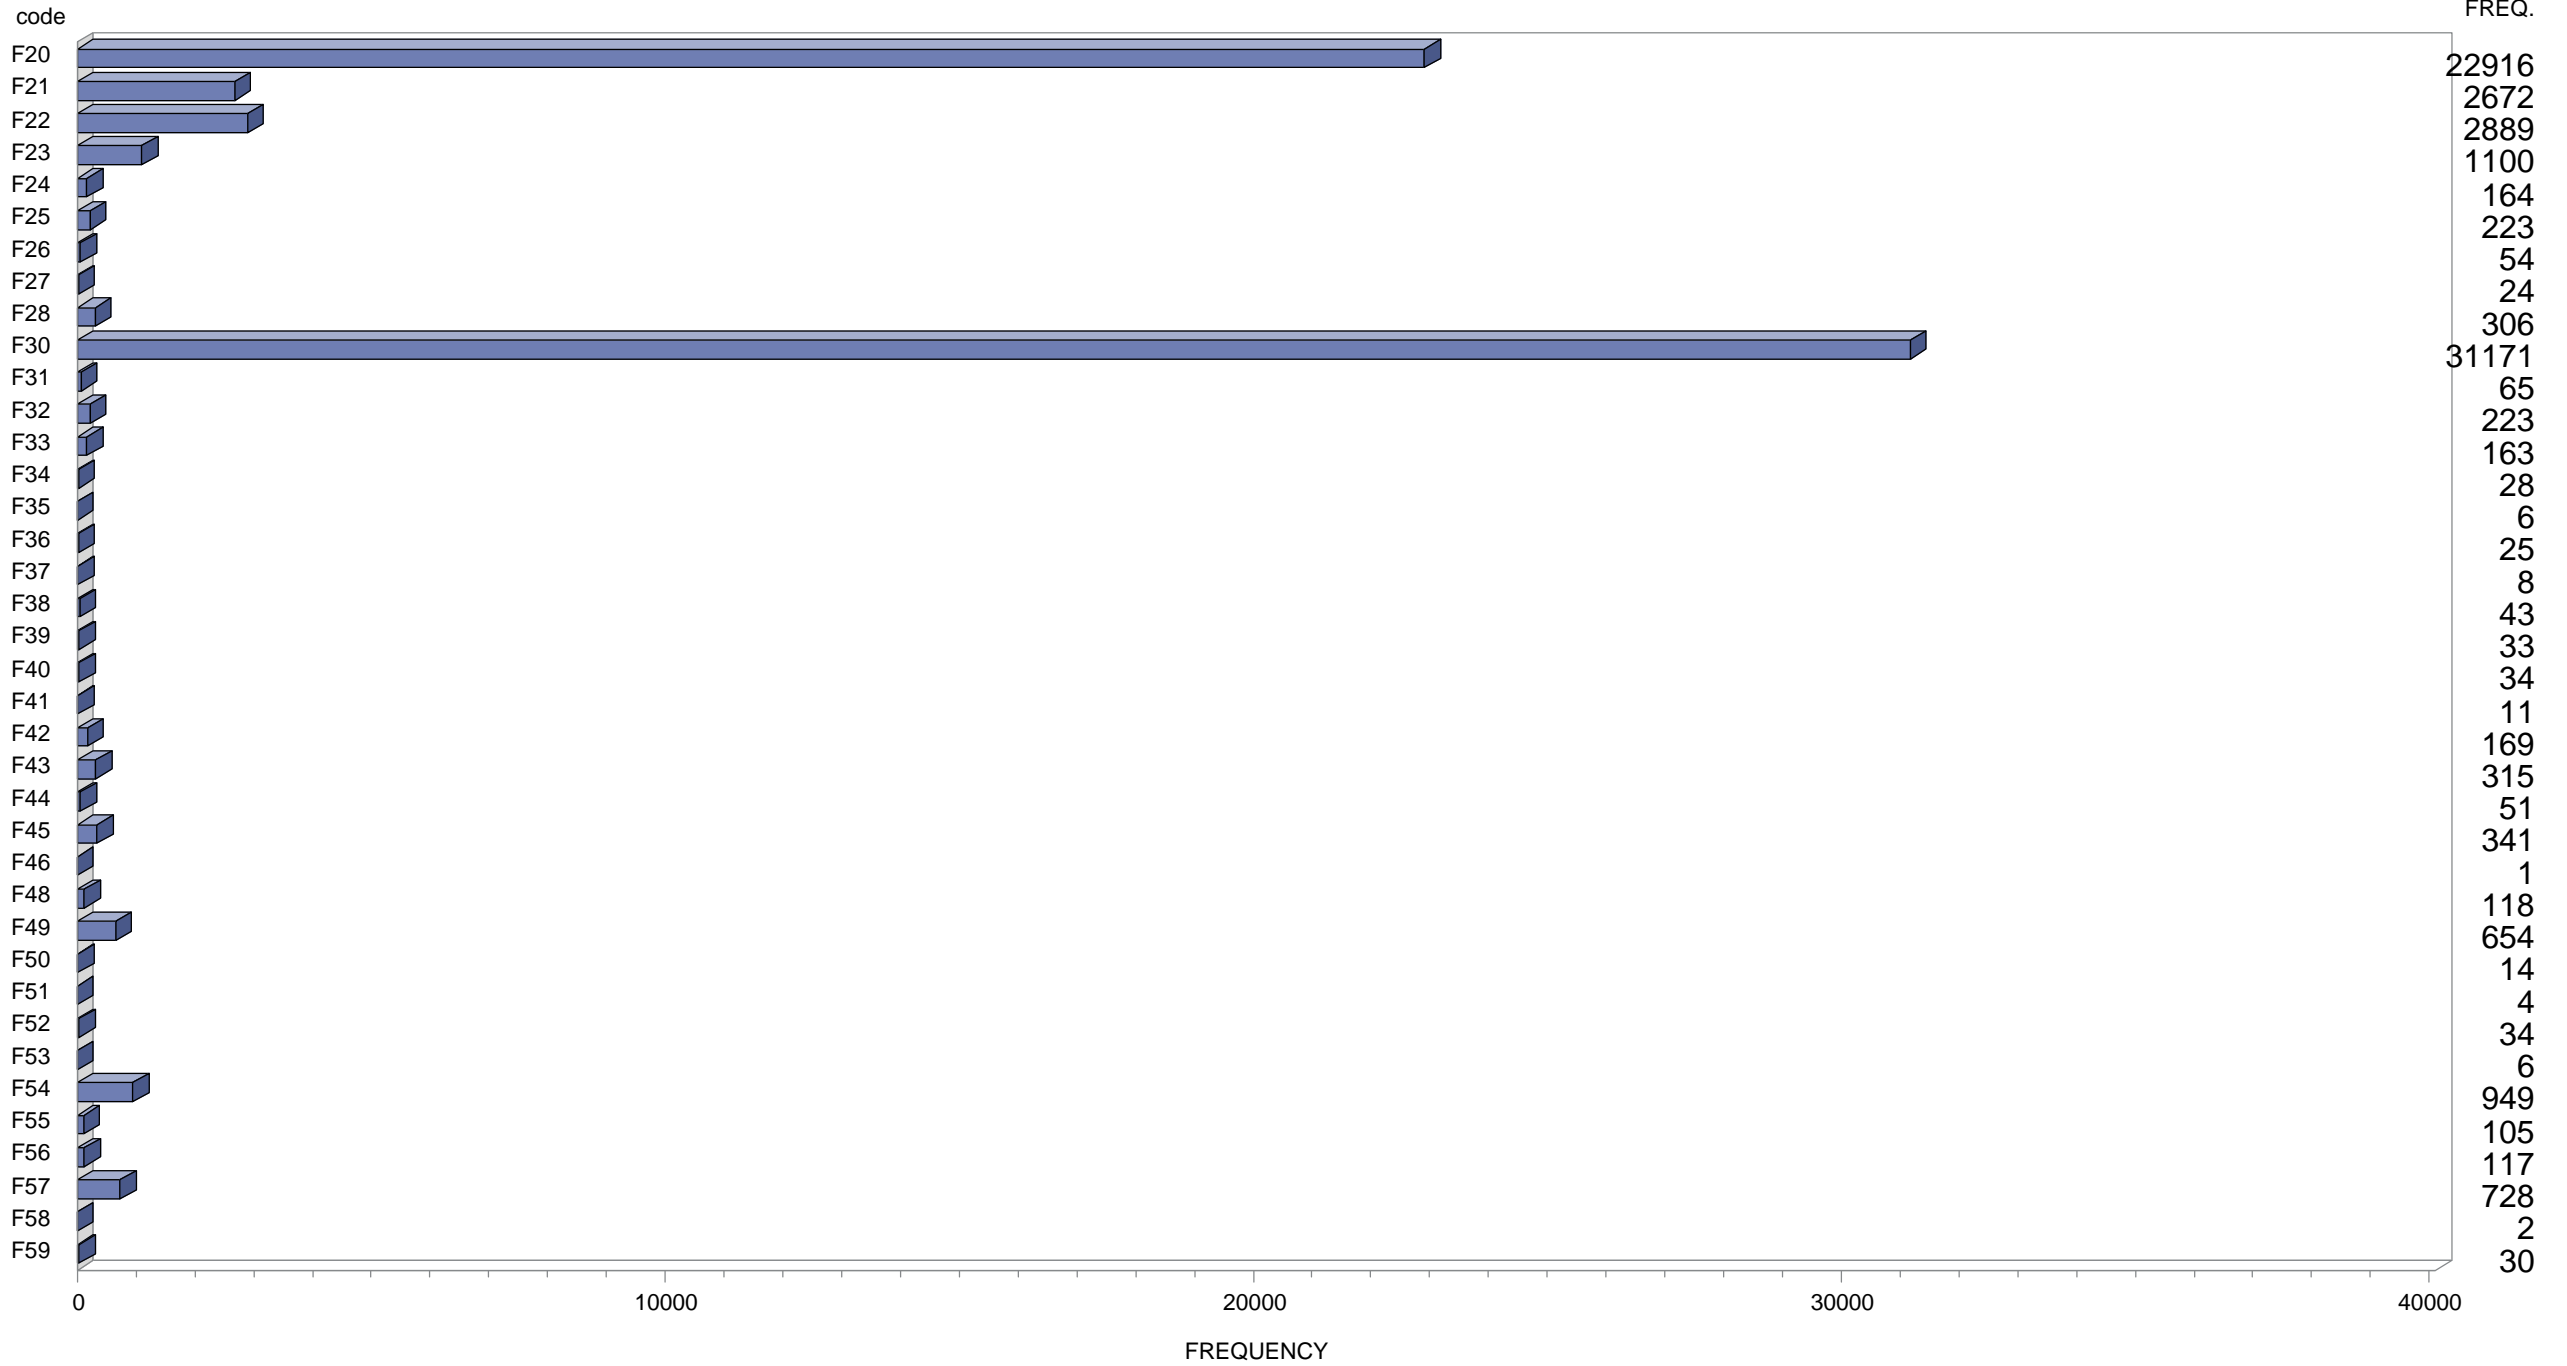

CAPMoN Precip: Field and Lab Codes--Jan 2014 to 2017

19MAY2017

Field Codes: Frequency Count